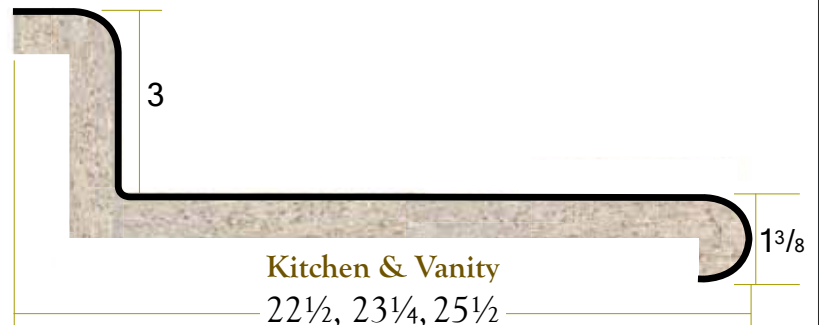

Finesse Specifications

All measurements in inches.
Drawings not to scale.

Copyright 2016 All rights reserved.

FORMATOP