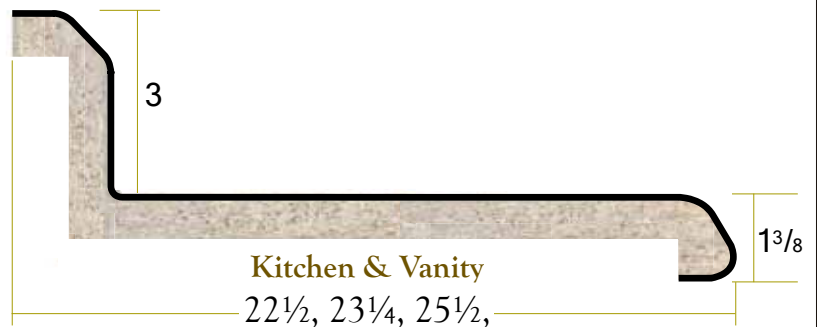

NOVA

FORMATOP

NOVA

... the perfect countertop for your home or office.

NOVA ... an avant-garde contoured edge and backsplash design to meet your needs and to suit your lifestyle ... a look that truly reflects you.

For more information contact Formatop Customer Service at: 1-888-237-0037 (Kitchener)

Nova Specifications

All measurements in inches.
Drawings not to scale.

Copyright 2016 All rights reserved.

FORMATOP